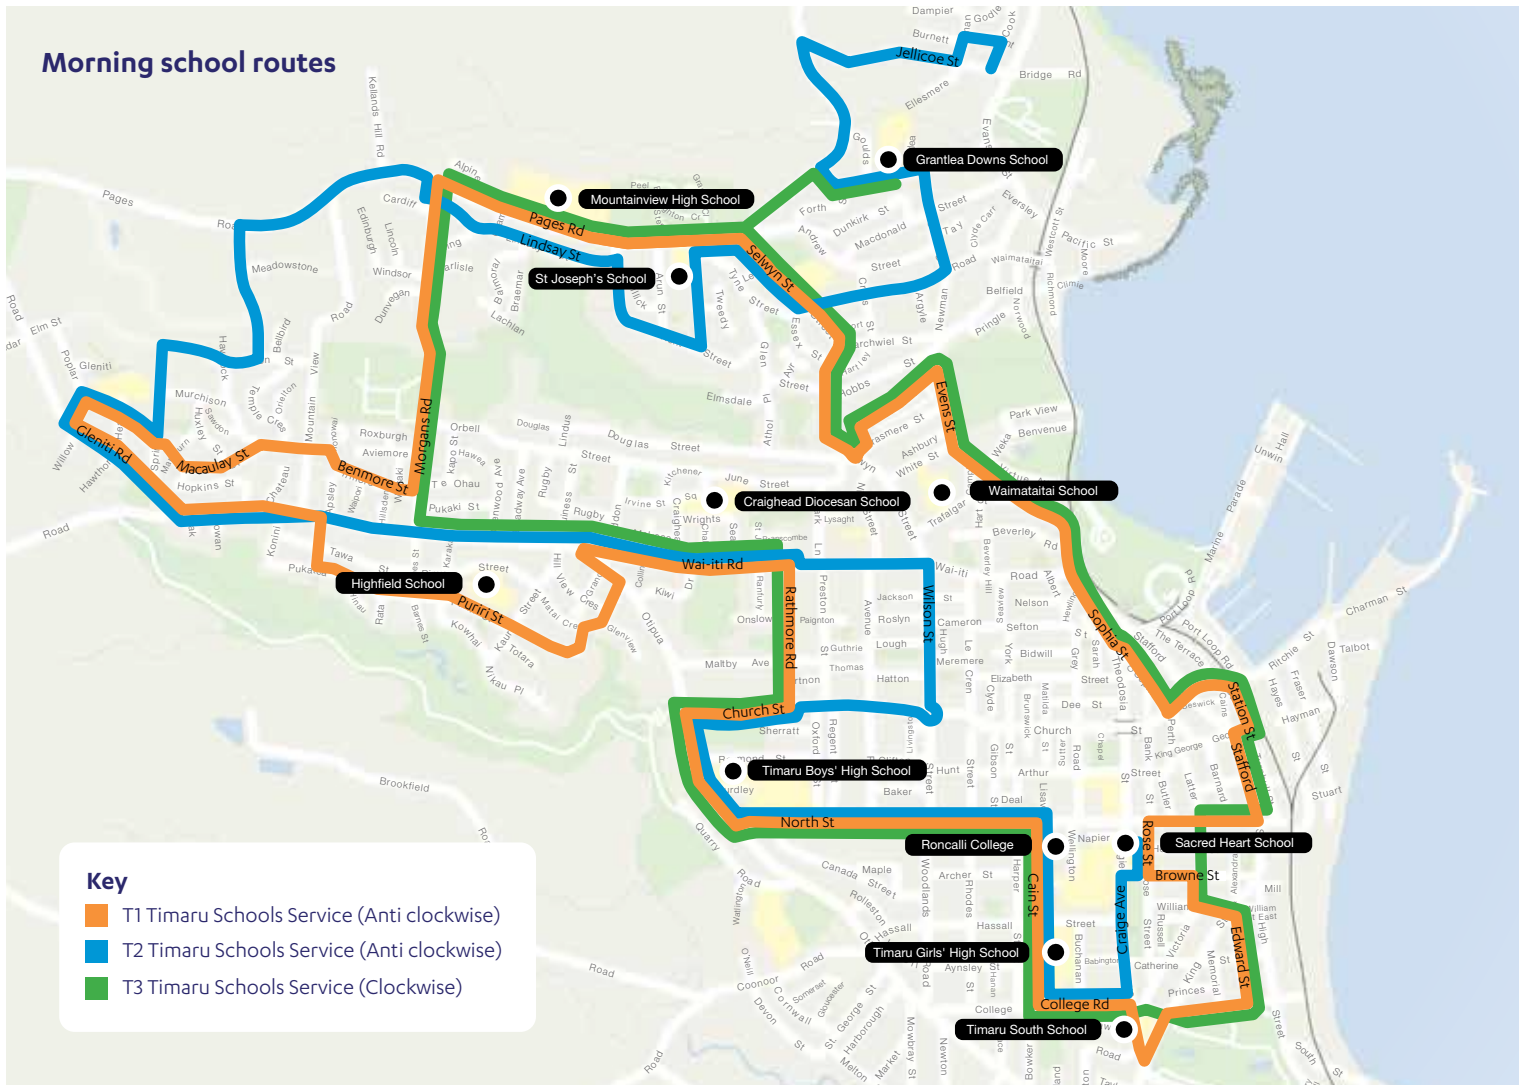

Monday – Friday	PM
Sacred Heart School	3.20
Roncalli College	3.28
Timaru Girls' High School	3.30
Timaru Boys' High School	3.34
Highfield Mall	3.40
Gleniti Rd	3.45
Lindsay St	3.58
Jellicoe St	4.07

T3 Timaru Schools service

Clockwise

Monday – Friday	AM
Mountainview High School	7.50
Northtown Mall	7.55
Station Street	8.02
Timaru Hospital	8.08
Timaru Girls' High School	8.12
Roncalli College	8.13
Timaru Boys' High School	8.18
Highfield Mall	8.23
Mountainview High School	8.30
Grantlea Downs School	8.35

Anticlockwise

Monday – Friday	PM
Grantlea Downs School	3.10
Mountainview High School	3.25
Highfield Mall	3.32
Timaru Boys' High School	3.37
Roncalli College	3.41
Timaru Girls' High School	3.43
Timaru Hospital	3.46
Station Street	3.52
Northtown Mall	4.01
Mountainview High School	4.05

Morning school routes

Key

- T1 Timaru Schools Service (Anti clockwise)
- T2 Timaru Schools Service (Anti clockwise)
- T3 Timaru Schools Service (Clockwise)

Afternoon school routes

Key

- T1 Timaru Schools Service (Clockwise)
- T2 Timaru Schools Service (Clockwise)
- T3 Timaru Schools Service (Anti clockwise)