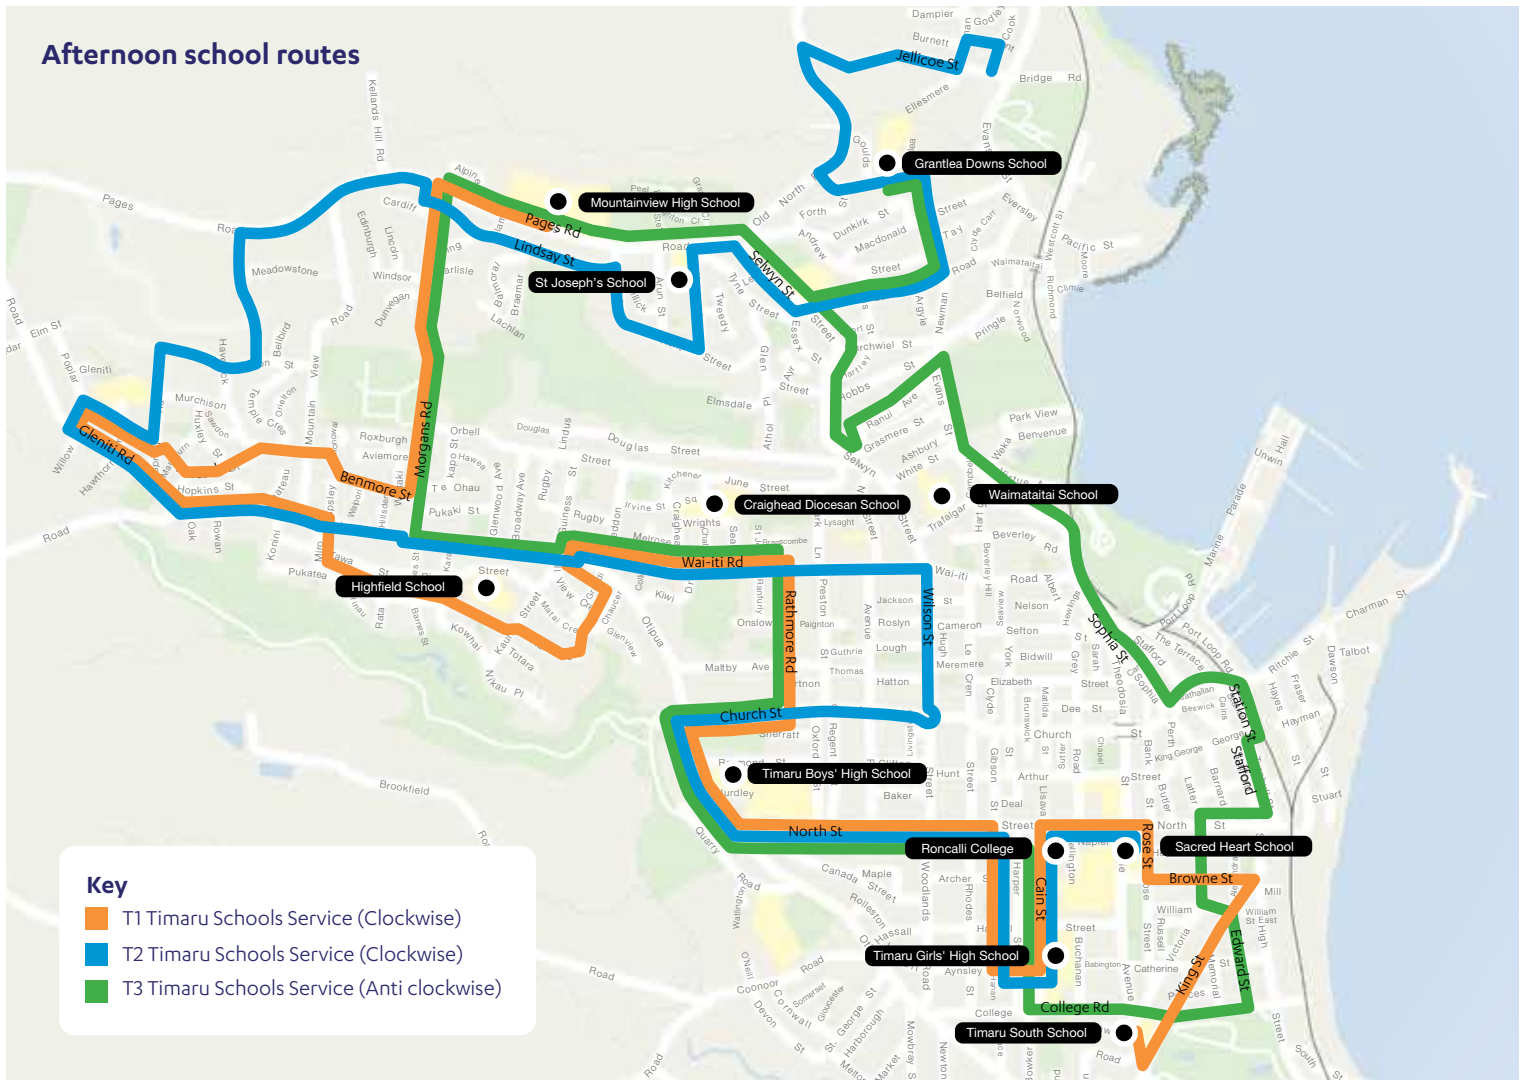

Timaru School Bus Services

These services run Monday to Friday during term time. They do not operate on public holidays. Times listed in timetables are approximate only. Buses will pick up at any bus stop along the route.

Clockwise

Monday – Friday	AM
Mountainview High School	7.50
Northtown Mall	7.55
Station Street	8.02
Timaru Hospital	8.08
Timaru Girls' High School	8.12
Roncalli College	8.13
Timaru Boys' High School	8.18
Highfield Mall	8.23
Mountainview High School	8.30
Grantlea Downs School	8.35

Anticlockwise

Monday – Friday	PM
Grantlea Downs School	3.10
Mountainview High School	3.25
Highfield Mall	3.32
Timaru Boys' High School	3.37
Roncalli College	3.41
Timaru Girls' High School	3.43
Timaru Hospital	3.46
Station Street	3.52
Northtown Mall	4.01
Mountainview High School	4.05

Morning school routes

Key

- T1 Timaru Schools Service (Anti clockwise)
- T2 Timaru Schools Service (Anti clockwise)
- T3 Timaru Schools Service (Clockwise)

Afternoon school routes

Key

- T1 Timaru Schools Service (Clockwise)
- T2 Timaru Schools Service (Clockwise)
- T3 Timaru Schools Service (Anti clockwise)