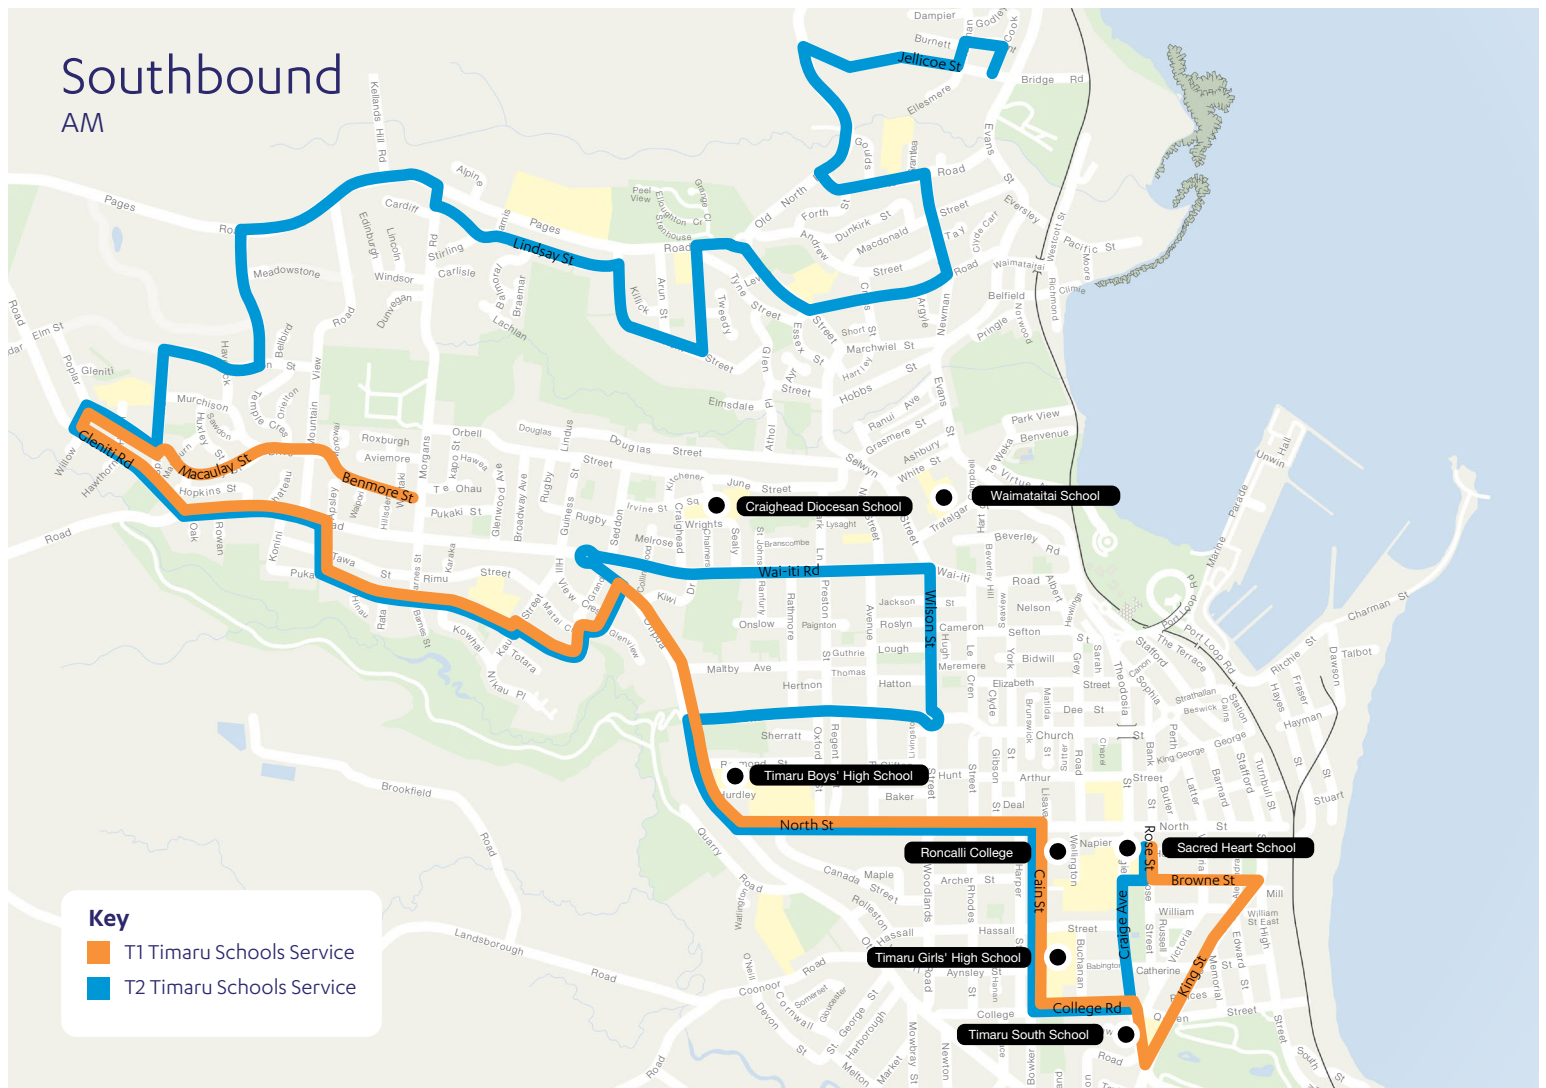

Buses will drop off at any bus stop along the route

Buses will pick up at any bus stop along the route

# Southbound AM