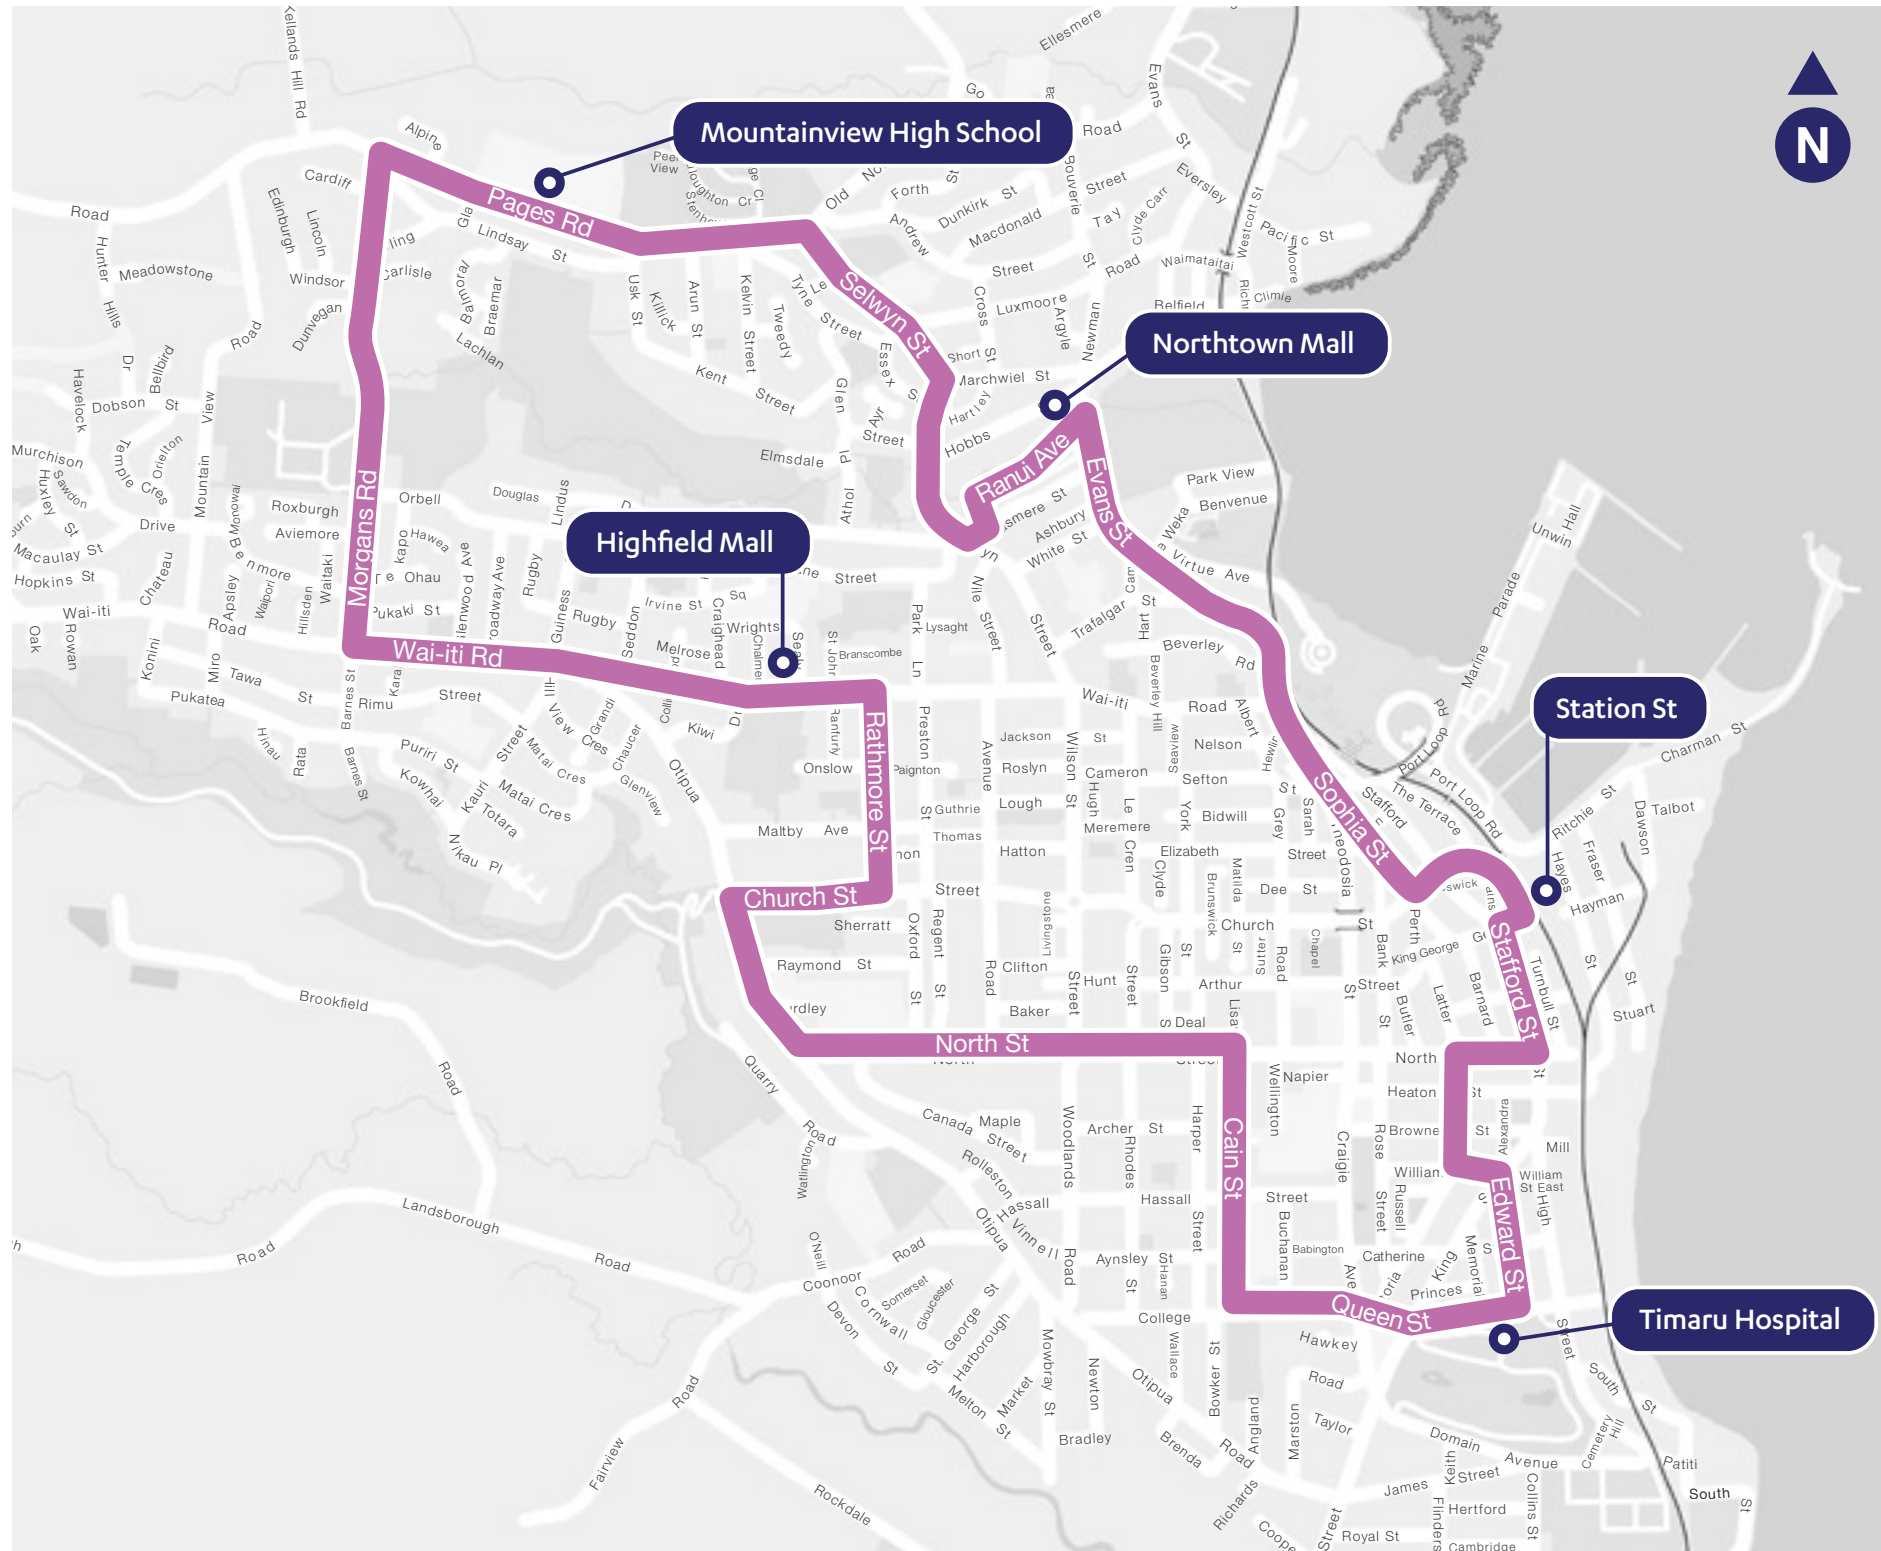

Timaru Link

MyWay by Metro

Getting around Timaru is now a whole lot easier with MyWay by Metro - public transport designed around you!

With no set routes or timetables, MyWay works around you.

Book via the app, website or call centre and make it happen your way, with MyWay.

Download the MyWay by Metro app today.

To find out more, call 688 55 44 or visit mywaybymetro.co.nz

Public holidays

The Timaru Link does not operate on public holidays.

Need help?

Give us a call on 688 55 44 or visit metroinfo.co.nz/timaru

Kia ora

Every time you use the bus you're making a difference to our city.