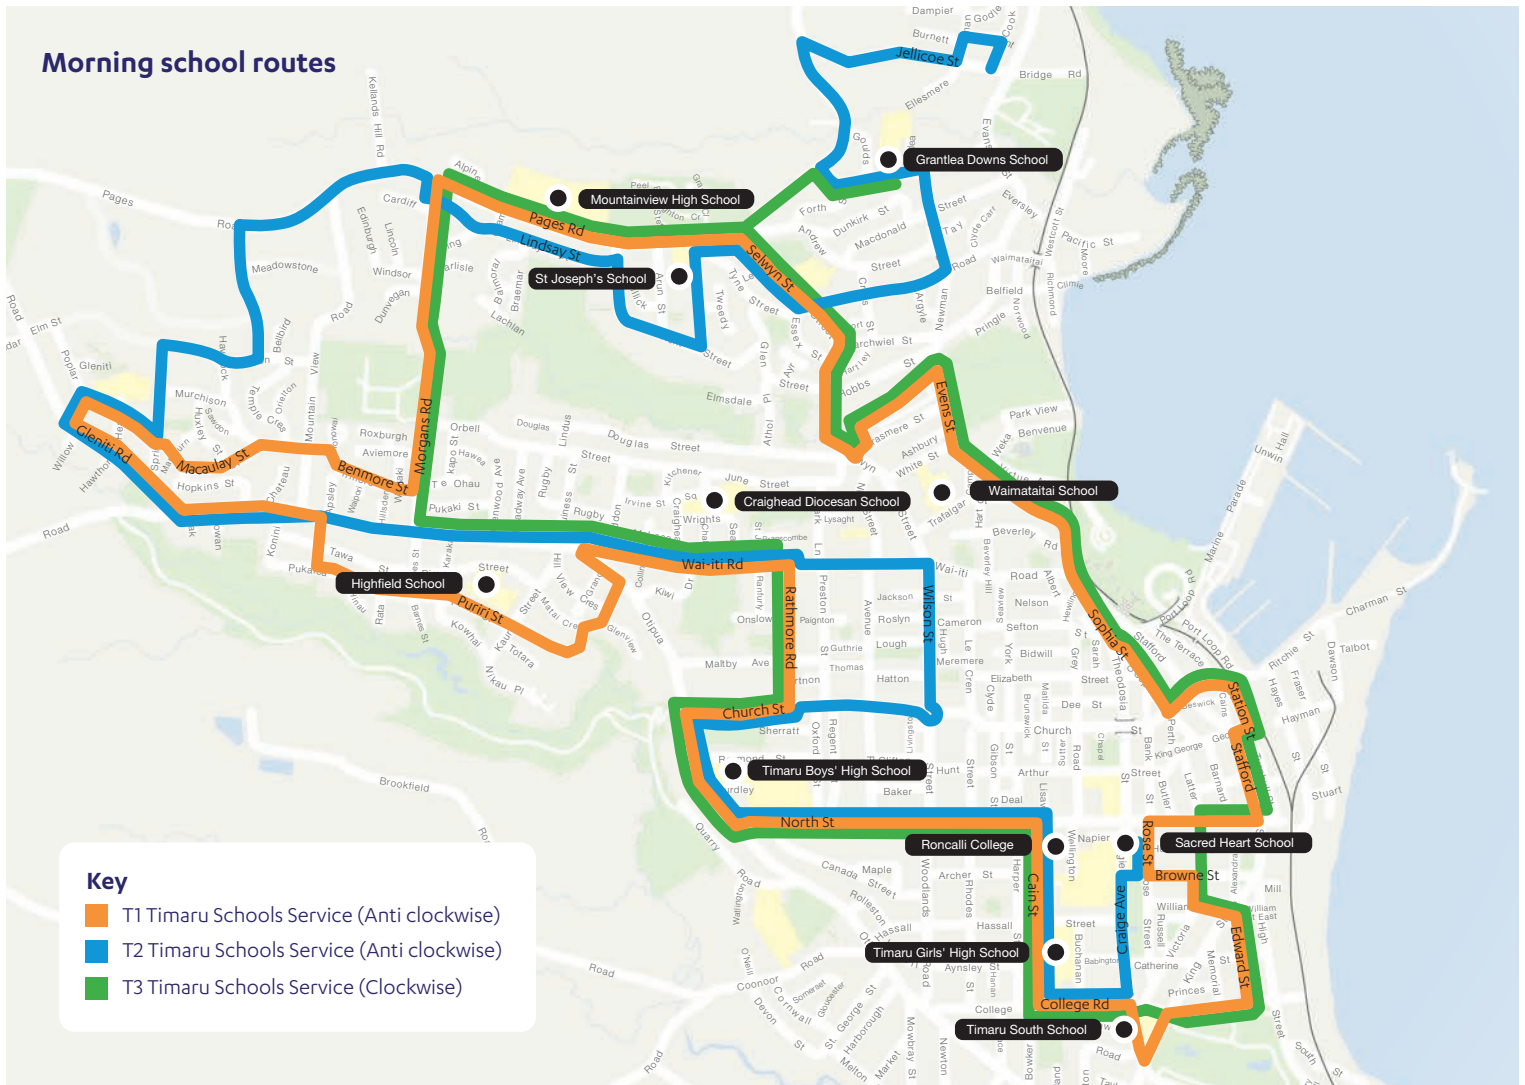

Timaru School Bus Services

These services run Monday to Friday during term time. They do not operate on public holidays. Times listed in timetables are approximate only. Buses will pick up at any bus stop along the route.

T1 Timaru Schools service

Monday – Friday	AM
St Joseph's School	8.00
Benmore Street	8.05
Gleniti Road	8.10
Puriri Street	8.16
Timaru Boys' High School	8.27
Roncalli College	8.30
Timaru Girls' High School	8.32
Timaru South School	8.34
Sacred Heart School	8.37
Station Street	8.39
Northtown Mall	8.46
Mountainview High School	8.51

Monday – Friday	PM
Timaru South School	3.10
Sacred Heart School	3.18
Roncalli College	3.27
Timaru Girls' High School	3.30
Timaru Boys' High School	3.40
Puriri Street	3.45
Benmore St	3.55
St Joseph's School	4.01

T2 Timaru Schools service

Monday – Friday	AM
Jellicoe St	7.45
Lindsay St	7.58
Gleniti Rd	8.08
Highfield Mall	8.15
Timaru Boys' High School	8.24
Roncalli College	8.27
Timaru Girls' High School	8.28
Sacred Heart School	8.32

Monday – Friday	PM
Sacred Heart School	3.20
Roncalli College	3.28
Timaru Girls' High School	3.30
Timaru Boys' High School	3.34
Highfield Mall	3.40
Gleniti Rd	3.45
Lindsay St	3.58
Jellicoe St	4.07

T3 Timaru Schools service

Clockwise

Monday – Friday	AM
Mountainview High School	7.50
Northtown Mall	7.55
Station Street	8.02
Timaru Hospital	8.08
Timaru Girls' High School	8.12
Roncalli College	8.13
Timaru Boys' High School	8.18
Highfield Mall	8.23
Mountainview High School	8.30
Grantlea Downs School	8.35

Anticlockwise

Monday – Friday	PM
Grantlea Downs School	3.10
Mountainview High School	3.25
Highfield Mall	3.32
Timaru Boys' High School	3.37
Roncalli College	3.41
Timaru Girls' High School	3.43
Timaru Hospital	3.46
Station Street	3.52
Northtown Mall	4.01
Mountainview High School	4.05

metro.co.nz/timaru

Call 03 688 55 44

Morning school routes